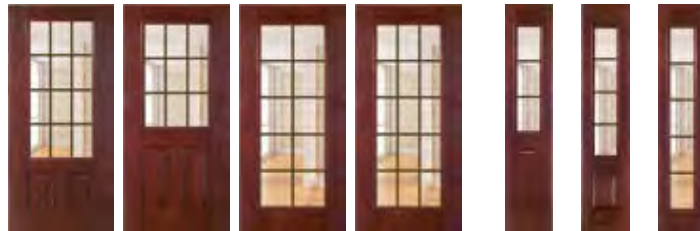

MAHOGANY GRAIN DESIGNS

	FM3071	FM6051	FM6091	FM6091	FMS581	FMS781	FMS981
W:	2'8", 2'10", 3'0"	2'8", 2'10", 3'0"	2'8", 2'10", 3'0"	2'8", 2'10", 3'0"	12", 14", 16"	12", 14", 16"	12", 14", 16"
H:	6'8", 7'	6'8", 7'	6'8", 7'	6'8", 7'	6'8", 7'	6'8", 7'	6'8", 7'
	12 Lite	9 Lite	10 Lite	15 Lite	3 Lite	4 Lite	5 Lite