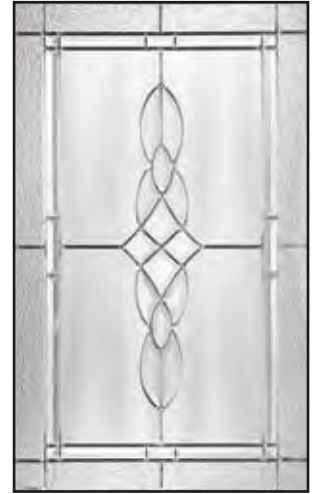

PINEHILL™ GLASS

*Shown in Satin Nickel coming.
See pages 26–27*