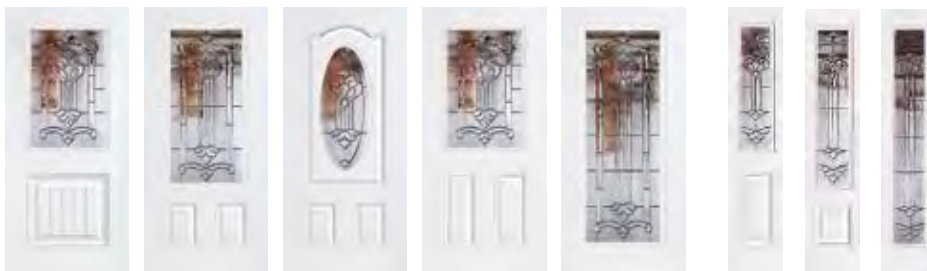

HIGH-DEFINITION Steel

PAINT GRADE DESIGNS

	ST2951	ST3871	ST3878	ST6851	ST6891	STS581	STS781	STS981
W:	2'8", 2'10", 3'0"	2'8", 2'10", 3'0"	2'8", 2'10", 3'0"	2'8", 2'10", 3'0"	2'8", 2'10", 3'0"	12", 14"	12", 14"	12", 14"
H:	6'8"	6'8"	6'8"	6'8"	6'8"	6'8"	6'8"	6'8"

TRANSOM

602/603

Available for door systems with two 12" or 14" sidelites.

Complementing
**GARAGE DOOR
WINDOWS**

Carlisle® Long

Carlisle® Short

Carlisle® windows available only with Patina caming.

Windows available on select Clopay Garage Doors.
See your Clopay Dealer for availability.