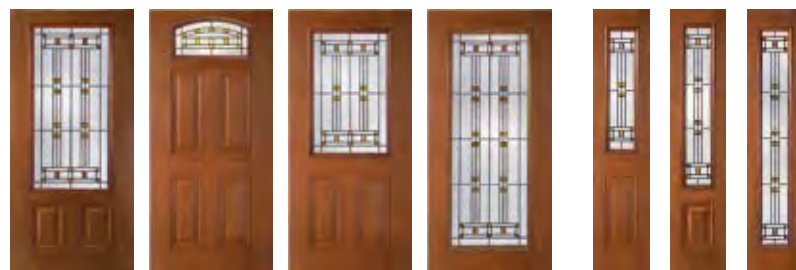

ARBOR GROVE™ Fiberglass Collection

CHERRY GRAIN DESIGNS

	FC3071	FC6023	FC6051	FC6091	FCS581	FCS781	FCS981
W:	2'8", 2'10", 3'0"	2'8", 2'10", 3'0"	2'8", 2'10", 3'0"	2'8", 2'10", 3'0"	12", 14", 16"	12", 14", 16"	12", 14", 16"
H:	6'8", 7'	6'8", 7'	6'8", 7'	6'8", 7'	6'8", 7'	6'8", 7'	6'8", 7'