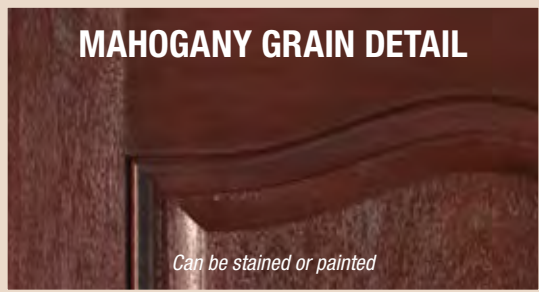

This premium hardwood is native to North America and a favorite among today's homeowners for its attractive grain. Our Cherry fiberglass entry doors accurately reproduce the details of the woodgrain from its natural luster to its rich, warm glow.

Considered the world's premier exotic wood from Latin America, Mahogany features a fine texture and tight, interlocking grain. Our Mahogany fiberglass doors precisely capture all of these desirable traits with elegance.