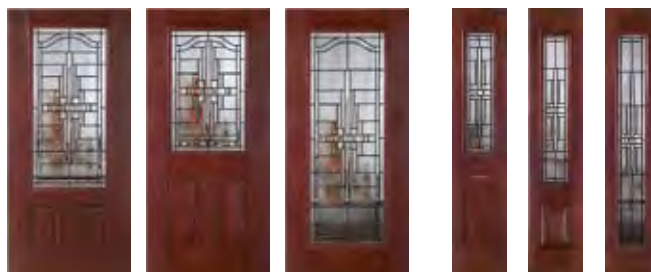

MAHOGANY GRAIN DESIGNS

	FM3071	FM6051	FM6091	FMS581	FMS781	FMS981
W:	2'8", 2'10", 3'0"	2'8", 2'10", 3'0"	2'8", 2'10", 3'0"	12", 14", 16"	12", 14", 16"	12", 14", 16"
H:	6'8", 7'	6'8", 7'	6'8", 7'	6'8", 7'	6'8", 7'	6'8", 7'