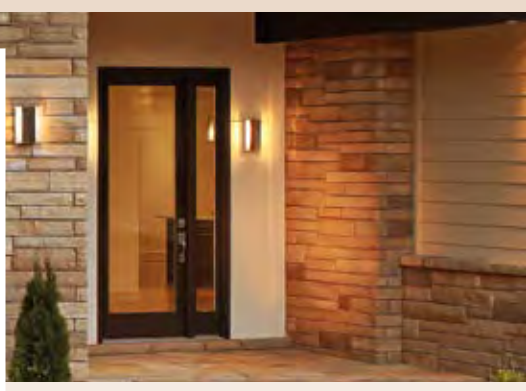

CLEAR FULL LITES

For those with simpler tastes, Clopay® offers door styles in double glazed, crystal clear glass for maximum light transmission and a full view.

ARBOR GROVE™ Fiberglass Collection

CHERRY GRAIN DESIGNS