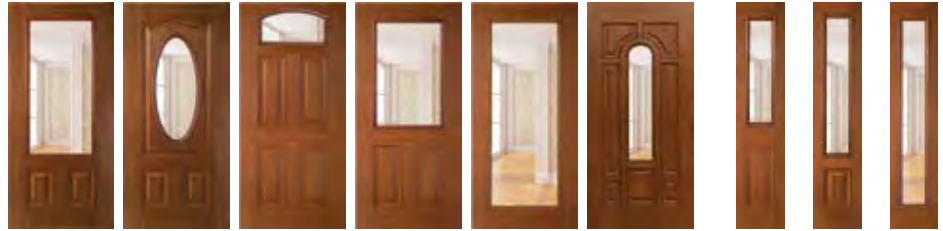

FC3071	FC3078	FC6023	FC6051	FC6091	FC8066	FCS581	FCS781	FCS981
W: 2'8", 2'10", 3'0"	2'8", 2'10", 3'0"	2'8", 2'10", 3'0"	2'8", 2'10", 3'0"	2'8", 2'10", 3'0"	2'10", 3'0"	12", 14", 16"	12", 14", 16"	12", 14", 16"
H: 6'8", 7'	6'8", 7'	6'8", 7'	6'8", 7'	6'8", 7'	6'8", 7'	6'8", 7'	6'8", 7'	6'8", 7'