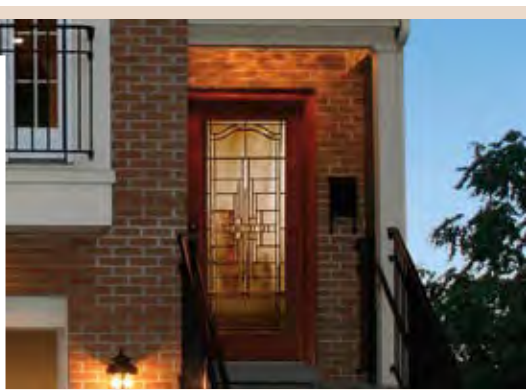

Marquise Short

Windows available on select Clopay Garage Doors.
See your Clopay Dealer for availability.

TREVIAN™ glass

Reed Glass
Granite Glass
Clear Bevels
Glue Chip Glass

CONTEMPORARY CHIC

Urban style emerges from a central point with clear bevels accented by granite and glue chip glass for a design that echoes the city's tempo outside your door. Although a perfect choice for modern homes, Trevian glass also complements Mission styles, lending contemporary flair to Bungalow and Transitional homes.