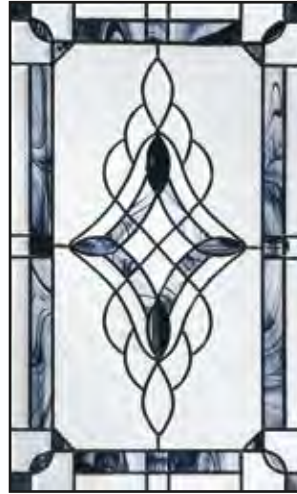

ADDISON™ GLASS

*Shown in Patina coming.
See pages 24–25*