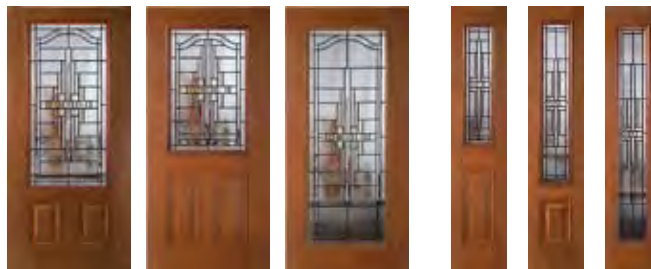

ARBOR GROVE™ Fiberglass Collection

CHERRY GRAIN DESIGNS

	FC3071	FC6051	FC6091	FCS581	FCS781	FCS981
W:	2'8", 2'10", 3'0"	2'8", 2'10", 3'0"	2'8", 2'10", 3'0"	12", 14", 16"	12", 14", 16"	12", 14", 16"
H:	6'8", 7'	6'8", 7'	6'8", 7'	6'8", 7'	6'8", 7'	6'8", 7'