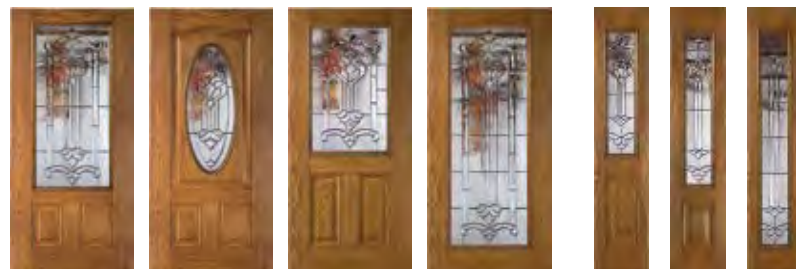

OAK GRAIN DESIGNS

	F03071	F03078	F06051	F06091	FOS581	FOS781	FOS981
W:	2'8", 2'10", 3'0"	2'8", 2'10", 3'0"	2'8", 2'10", 3'0"	2'8", 2'10", 3'0"	12", 14", 16"	12", 14", 16"	12", 14", 16"
H:	6'8", 7'	6'8", 7'	6'8", 7'	6'8", 7'	6'8", 7'	6'8", 7'	6'8", 7'

PRIVACY RATING

CAMING OPTIONS

Patina

Satin Nickel