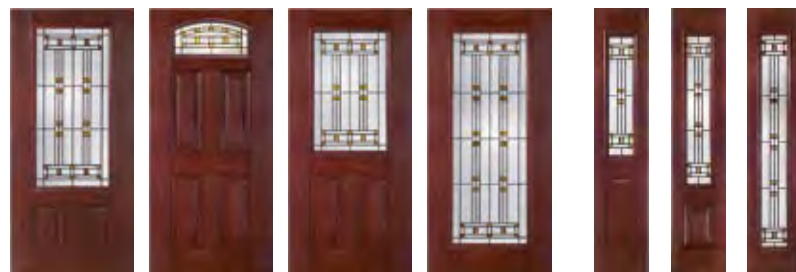

MAHOGANY GRAIN DESIGNS

	FM3071	FM6023	FM6051	FM6091	FMS581	FMS781	FMS981
W:	2'8", 2'10", 3'0"	2'8", 2'10", 3'0"	2'8", 2'10", 3'0"	2'8", 2'10", 3'0"	12", 14", 16"	12", 14", 16"	12", 14", 16"
H:	6'8", 7'	6'8", 7'	6'8", 7'	6'8", 7'	6'8", 7'	6'8", 7'	6'8", 7'