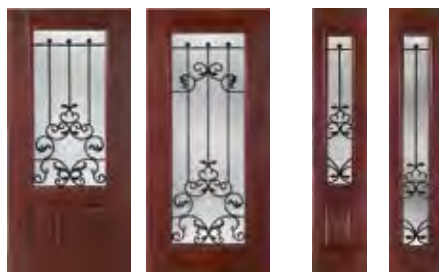

MAHOGANY GRAIN DESIGNS

	FM3071	FM6091	FMS781	FMS981
W:	2'8", 2'10", 3'0"	2'8", 2'10", 3'0"	12", 14", 16"	12", 14", 16"
H:	6'8", 7'	6'8", 7'	6'8", 7'	6'8", 7'