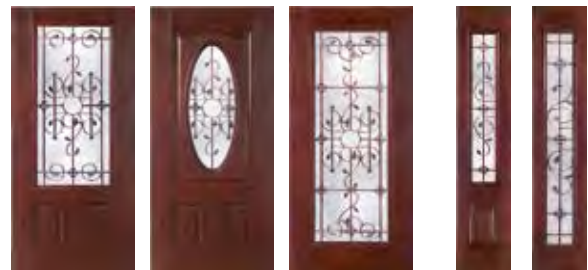

MAHOGANY GRAIN DESIGNS

FM3071	FM3078	FM6091	FMS781	FMS981
W: 2'8", 2'10", 3'0"	2'8", 2'10", 3'0"	2'8", 2'10", 3'0"	12", 14", 16"	12", 14", 16"
H: 6'8", 7'	6'8", 7'	6'8", 7'	6'8", 7'	6'8", 7'