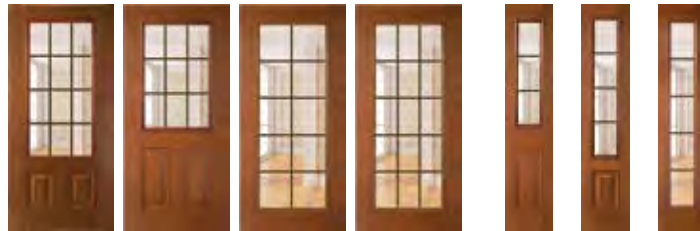

FC3071	FC6051	FC6091	FC6091	FCS581	FCS781	FCS981
W:	2'8", 2'10", 3'0"	2'8", 2'10", 3'0"	2'8", 2'10", 3'0"	2'8", 2'10", 3'0"	12", 14", 16"	12", 14", 16"	12", 14", 16"
H:	6'8", 7'	6'8", 7'	6'8", 7'	6'8", 7'	6'8", 7'	6'8", 7'	6'8", 7'
	12 Lite	9 Lite	10 Lite	15 Lite	3 Lite	4 Lite	5 Lite