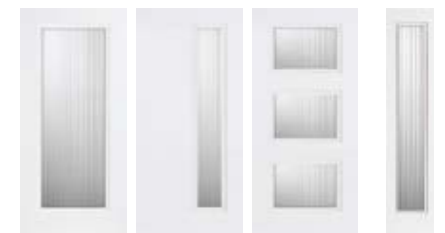

HIGH-DEFINITION Steel

PAINT GRADE DESIGNS

ST6891	ST9831-R*	ST9833	STS981
W: 2'6", 2'8", 2'10", 3'0"	2'6", 2'8", 2'10", 3'0"	2'10", 3'0"	10", 12", 14"
H: 6'8"	6'8"	6'8"	6'8"

*FS9031 Smooth Fiberglass and ST9831 High Definition Steel door lites may be ordered on the right (-R), on the left (-L) or in the center (-C) of the door.