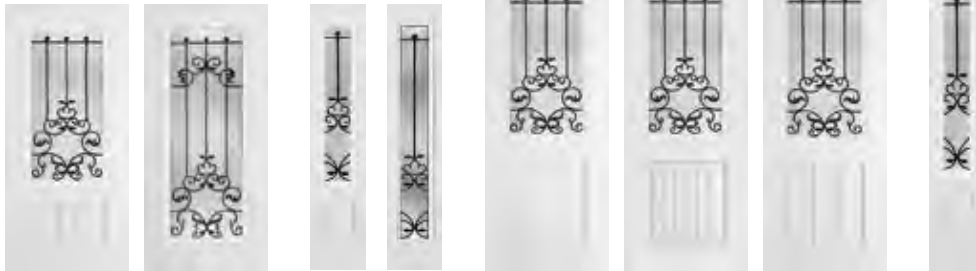

SMOOTH Fiberglass

PAINT GRADE DESIGNS

FS3571	FS6591	FSS781	FSS981	FS2551	FS2651	FS6551	FSS781
W: 2'8", 2'10", 3'0"	2'8", 2'10", 3'0"	12", 14"	12", 14"	2'8", 2'10", 3'0"	2'8", 2'10", 3'0"	2'8", 2'10", 3'0"	12", 14"
H: 6'8"	6'8"	6'8"	6'8"	8'	8'	8'	8'