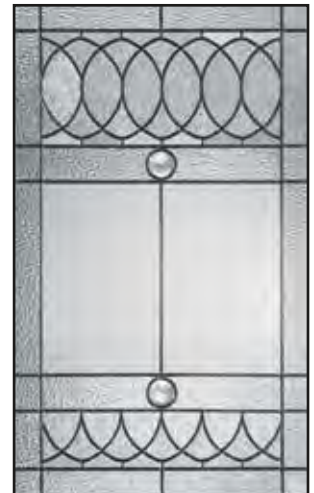

CLAYTON™ GLASS

*Shown in Patina coming.
See pages 34–35*

COMPLEMENTING GARAGE DOOR WINDOWS

To set yourself apart and add even greater curb appeal, see Clopay's Garage Door window designs that complement the entry door glass designs. See individual glass collection pages for complementing glass designs.

CLAYTON™ GLASS

WROUGHT IRON ACRYLIC

Glass garage door windows available only in Patina coming.

Both long and short windows available. See individual glass lines for suggested window options.

Windows available on select Clopay Garage Doors. See your Clopay Dealer for availability.