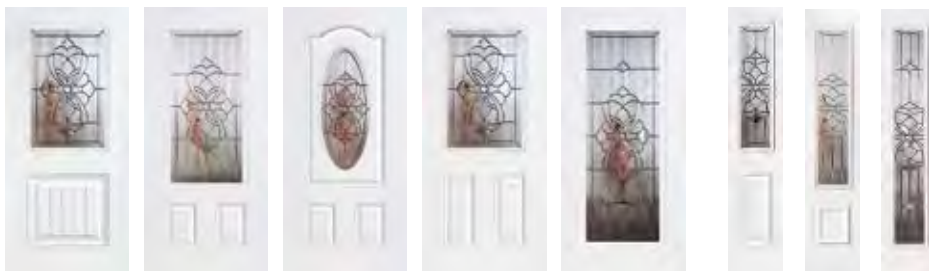

HIGH-DEFINITION Steel

PAINT GRADE DESIGNS

	ST2951	ST3871	ST3878	ST6851	ST6891	STS581	STS781	STS981
W:	2'8", 2'10", 3'0"	2'8", 2'10", 3'0"	2'8", 2'10", 3'0"	2'8", 2'10", 3'0"	2'8", 2'10", 3'0"	12", 14"	12", 14"	12", 14"
H:	6'8"	6'8"	6'8"	6'8"	6'8"	6'8"	6'8"	6'8"

Complementing GARAGE DOOR WINDOWS

Roselle® windows available only with Patina caming.

Windows available on select Clopay Garage Doors. See your Clopay Dealer for availability.