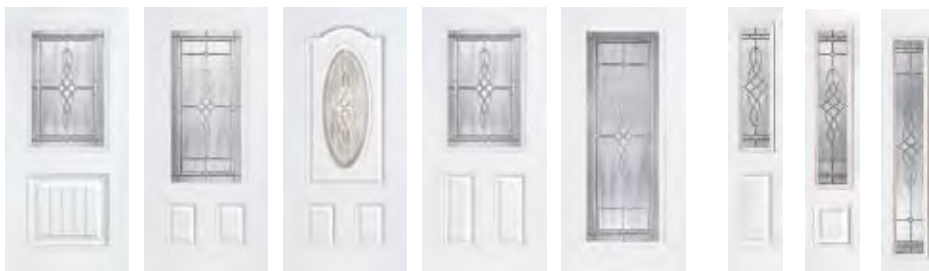

HIGH-DEFINITION Steel

PAINT GRADE DESIGNS

	ST2951	ST3871	ST3878	ST6851	ST6891	STS581	STS781	STS981
W:	2'8", 2'10", 3'0"	2'8", 2'10", 3'0"	2'8", 2'10", 3'0"	2'8", 2'10", 3'0"	2'8", 2'10", 3'0"	12", 14"	12", 14"	12", 14"
H:	6'8"	6'8"	6'8"	6'8"	6'8"	6'8"	6'8"	6'8"

Complementing GARAGE DOOR WINDOWS

Kristin® Long

Kristin® Short

Kristin® windows available only with Patina caming.

Marquise Long

Marquise Short

Etched beveled glass.

Windows available on select Clopay Garage Doors.
See your Clopay Dealer for availability.