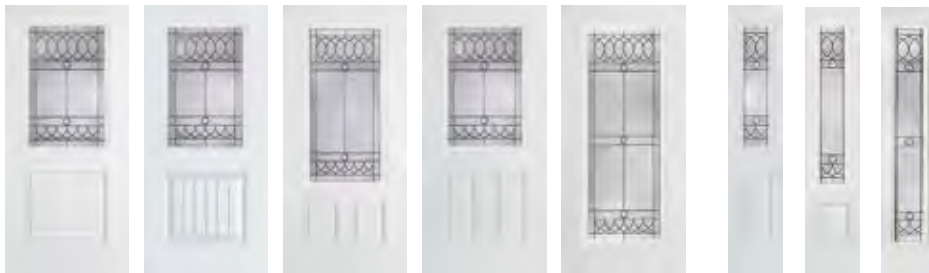

SMOOTH Fiberglass

PAINT GRADE DESIGNS

	FS2551	FS2651	FS3571	FS6551	FS6591	FSS581	FSS781	FSS981
W:	2'8", 2'10", 3'0"	2'8", 2'10", 3'0"	2'8", 2'10", 3'0"	2'8", 2'10", 3'0"	2'8", 2'10", 3'0"	12", 14"	12", 14"	12", 14"
H:	6'8"	6'8"	6'8"	6'8"	6'8"	6'8"	6'8"	6'8"