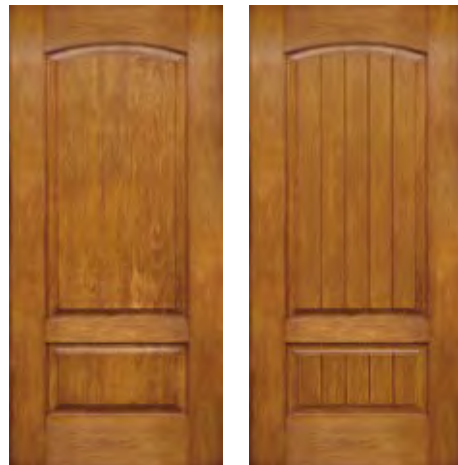

RUSTIC CHERRY GRAIN SOLID DOOR DESIGNS

	FR2000	FR2100
W:	2'8", 2'10", 3'0"	2'8", 2'10", 3'0"
H:	6'8", 7', 8'	6'8", 7', 8'