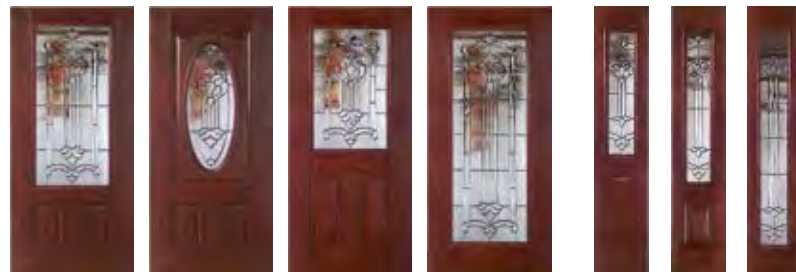

MAHOGANY GRAIN DESIGNS

	FM3071	FM3078	FM6051	FM6091	FMS581	FMS781	FMS981
W:	2'8", 2'10", 3'0"	2'8", 2'10", 3'0"	2'8", 2'10", 3'0"	2'8", 2'10", 3'0"	12", 14", 16"	12", 14", 16"	12", 14", 16"
H:	6'8", 7'	6'8", 7'	6'8", 7'	6'8", 7'	6'8", 7'	6'8", 7'	6'8", 7'