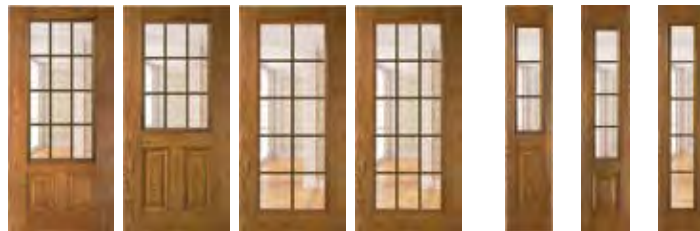

OAK GRAIN DESIGNS

	F03071	F06051	F06091	F06091	FOS581	FOS781	FOS981
W:	2'8", 2'10", 3'0"	2'8", 2'10", 3'0"	2'8", 2'10", 3'0"	2'8", 2'10", 3'0"	12", 14", 16"	12", 14", 16"	12", 14", 16"
H:	6'8", 7'	6'8", 7'	6'8", 7'	6'8", 7'	6'8", 7'	6'8", 7'	6'8", 7'
	12 Lite	9 Lite	10 Lite	15 Lite	3 Lite	4 Lite	5 Lite

Clear **PRIVACY RATING** Opaque

1 2 3 4 5 6 7 8 9 10

▲

GRILLE COLORS