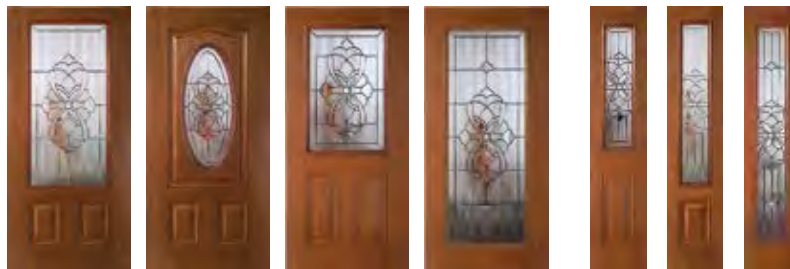

FC3071	FC3078	FC6051	FC6091	FCS581	FCS781	FCS981
W:	2'8", 2'10", 3'0"	2'8", 2'10", 3'0"	2'8", 2'10", 3'0"	2'8", 2'10", 3'0"	12", 14", 16"	12", 14", 16"	12", 14", 16"
H:	6'8", 7'	6'8", 7'	6'8", 7'	6'8", 7'	6'8", 7'	6'8", 7'	6'8", 7'