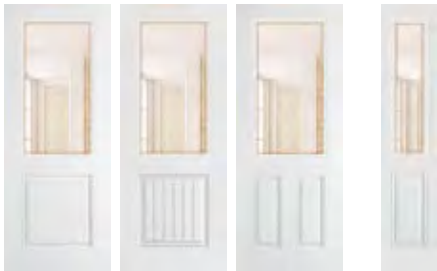

FS2551	FS2651	FS6551	FSS581
W: 2'8", 2'10", 3'0"	2'8", 2'10", 3'0"	2'8", 2'10", 3'0"	12", 14"
H: 8'	8'	8'	8'