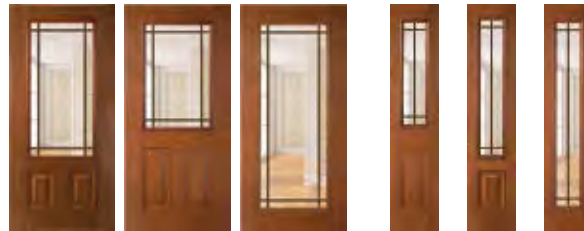

FC3071	FC6051	FC6091	FCS581	FCS781	FCS981
W: 2'8", 2'10", 3'0"	2'8", 2'10", 3'0"	2'8", 2'10", 3'0"	12", 14", 16"	12", 14", 16"	12", 14", 16"
H: 6'8", 7'	6'8", 7'	6'8", 7'	6'8", 7'	6'8", 7'	6'8", 7'