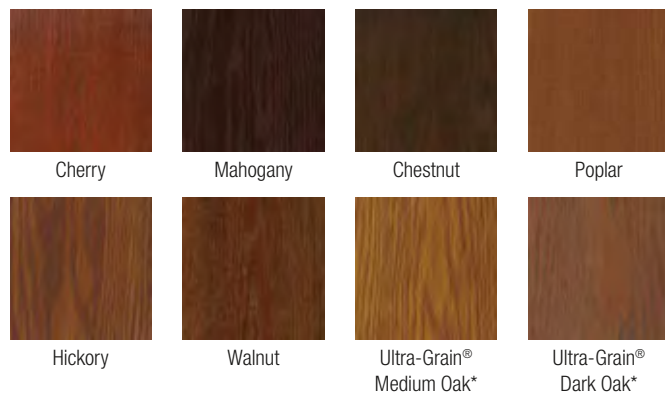

Ultra-Grain®
Dark Oak*

Stains on Mahogany Grain

Cherry

Mahogany

Chestnut

Poplar

Hickory

Walnut

Ultra-Grain®
Medium Oak*

Ultra-Grain®
Dark Oak*

**Complements Ultra-Grain® Dark Oak and Ultra-Grain® Medium Oak garage doors. Due to the printing process, colors may vary from the actual product.*

Rustic Collection Cherry grain
planked fiberglass entry door
system stained Ultra-Grain®
Medium Oak; Shown with Gallery®
Collection Ultra-Grain® Medium
Oak garage doors.

THE FINISHING TOUCH

THE FINISHING TOUCH PAINT COLORS

Available on all door collections.

Standard Clopay Garage Door Colors

Additional Paint Options

THE FINISHING TOUCH STAIN COLORS Available on all Arbor Grove™, Rustic and Craftsman fiberglass door collections.

Stains on Oak Grain

Stains on Fir Grain

*Complements Ultra-Grain® Dark Oak and Ultra-Grain® Medium Oak garage doors. Due to the printing process, colors may vary from the actual product.
Note: Craftsman Collection Simulated Divided Lite Grilles will match the door interior and exterior color(s). Craftsman Collection dentil shelf will match the door exterior color.