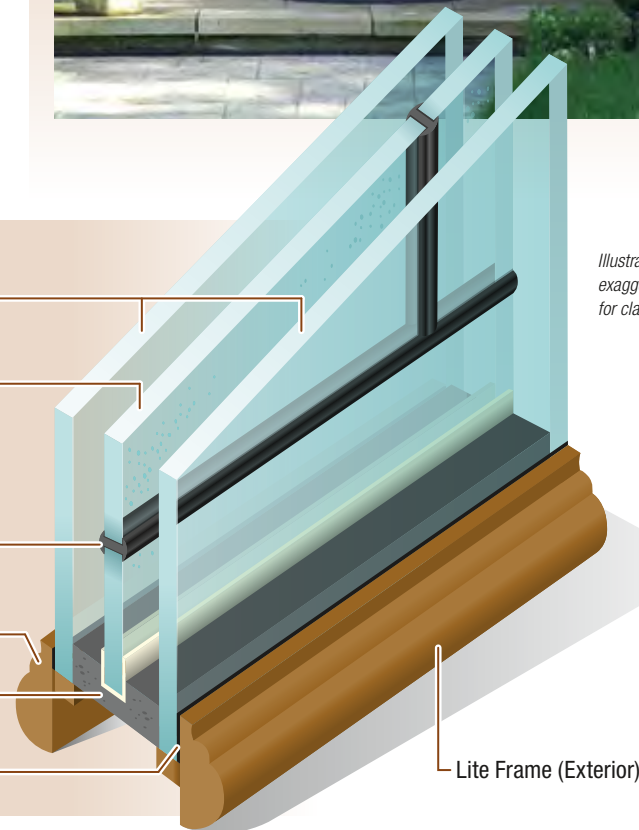

Featuring a clean, simple design coupled with deep Fir graining, Craftsman Collection fiberglass entry doors will greet you and your visitors with a warm welcome.

See individual glass pages for complete door, sidelite and transom designs.

See page 36 for more details on Prescott glass.

Clear Tempered Glass

Decorative & Beveled Glass Layer

Iron Art Caming

Lite Frame

IG Spacer

Lite Frame Sealant

Illustration exaggerated for clarity.