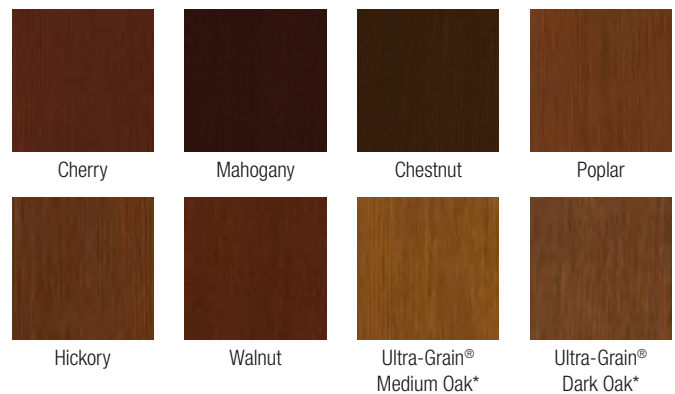

Ultra-Grain®
Medium Oak*

Ultra-Grain®
Dark Oak*

**Complements Ultra-Grain® Dark Oak and Ultra-Grain® Medium Oak garage doors. Due to the printing process, colors may vary from the actual product.*

Rustic Collection Cherry grain
planked fiberglass entry door
system stained Ultra-Grain®
Medium Oak; Shown with Gallery®
Collection Ultra-Grain® Medium
Oak garage doors.

THE FINISHING TOUCH

THE FINISHING TOUCH PAINT COLORS

Available on all door collections.

Standard Clopay Garage Door Colors

Additional Paint Options

THE FINISHING TOUCH STAIN COLORS Available on all Arbor Grove™, Rustic and Craftsman fiberglass door collections.

Stains on Oak Grain

Stains on Fir Grain

*Complements Ultra-Grain® Dark Oak and Ultra-Grain® Medium Oak garage doors. Due to the printing process, colors may vary from the actual product.
Note: Craftsman Collection Simulated Divided Lite Grilles will match the door interior and exterior color(s). Craftsman Collection dentil shelf will match the door exterior color.