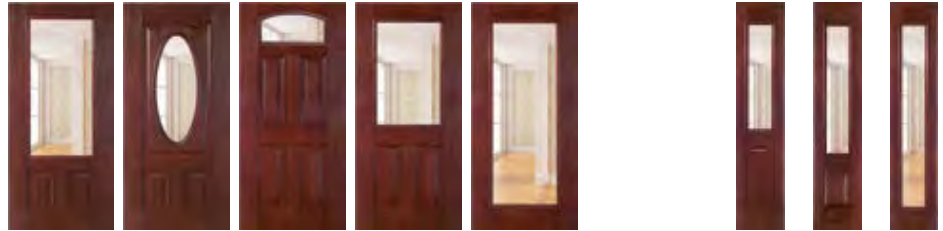

MAHOGANY GRAIN DESIGNS

FM3071	FM3078	FM6023	FM6051	FM6091	FMS581	FMS781	FMS981
W: 2'8", 2'10", 3'0"	2'8", 2'10", 3'0"	2'8", 2'10", 3'0"	2'8", 2'10", 3'0"	2'8", 2'10", 3'0"	12", 14", 16"	12", 14", 16"	12", 14", 16"
H: 6'8", 7'	6'8", 7'	6'8", 7'	6'8", 7'	6'8", 7'	6'8", 7'	6'8", 7'	6'8", 7'