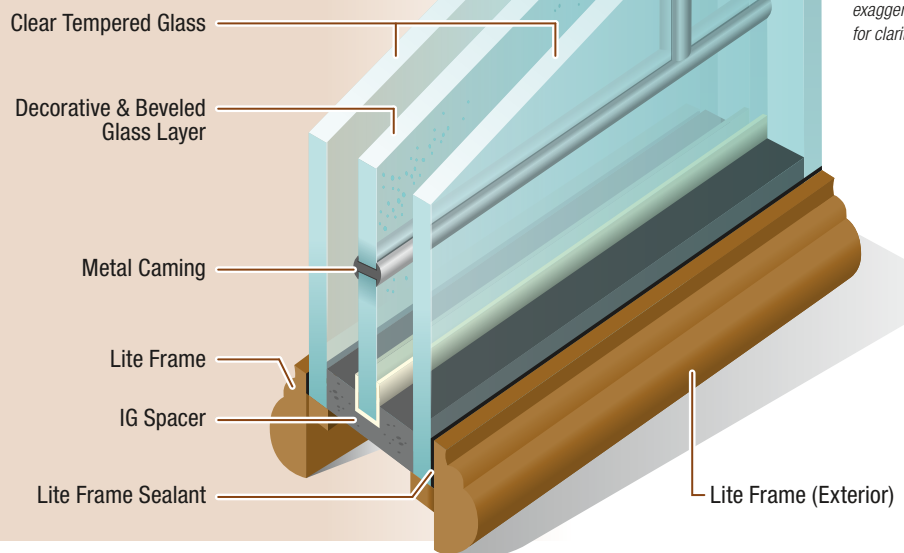

This premium hardwood is native to North America and a favorite among today's homeowners for its attractive grain. Our Cherry fiberglass entry doors accurately reproduce the details of the woodgrain from its natural luster to its rich, warm glow.

Featuring a clean, simple design coupled with deep Fir graining, Craftsman Collection fiberglass entry doors will greet you and your visitors with a warm welcome.

See individual glass pages for complete door, sidelite and transom designs.

discover your unique style

TRIPLE GLAZED DESIGNER GLASS

Clopay’s insulated designer glass is more energy efficient, more secure, easier to clean, and less prone to accidental breakage. Glass designs are permanently sealed between of two sheets of clear tempered glass.