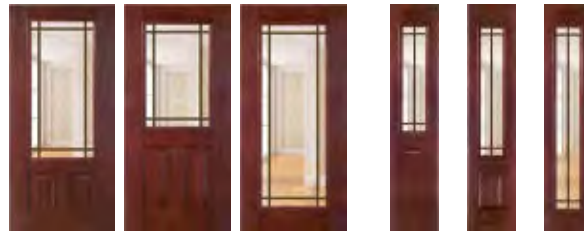

MAHOGANY GRAIN DESIGNS

FM3071	FM6051	FM6091	FMS581	FMS781	FMS981
W: 2'8", 2'10", 3'0"	2'8", 2'10", 3'0"	2'8", 2'10", 3'0"	12", 14", 16"	12", 14", 16"	12", 14", 16"
H: 6'8", 7'	6'8", 7'	6'8", 7'	6'8", 7'	6'8", 7'	6'8", 7'