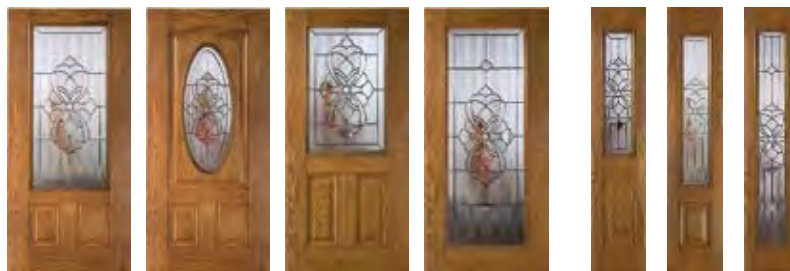

OAK GRAIN DESIGNS

	F03071	F03078	F06051	F06091	FOS581	FOS781	FOS981
W:	2'8", 2'10", 3'0"	2'8", 2'10", 3'0"	2'8", 2'10", 3'0"	2'8", 2'10", 3'0"	12", 14", 16"	12", 14", 16"	12", 14", 16"
H:	6'8", 7'	6'8", 7'	6'8", 7'	6'8", 7'	6'8", 7'	6'8", 7'	6'8", 7'

CAMING OPTIONS

Patina

Satin Nickel