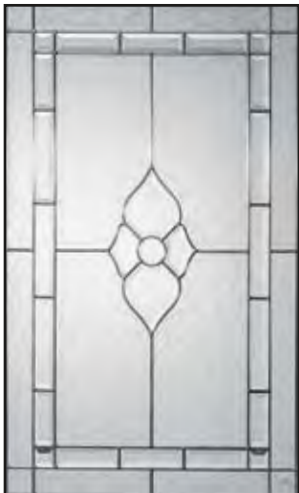

KINSLEIGH™ GLASS

*Shown in Satin Nickel coming.
See pages 28–29*