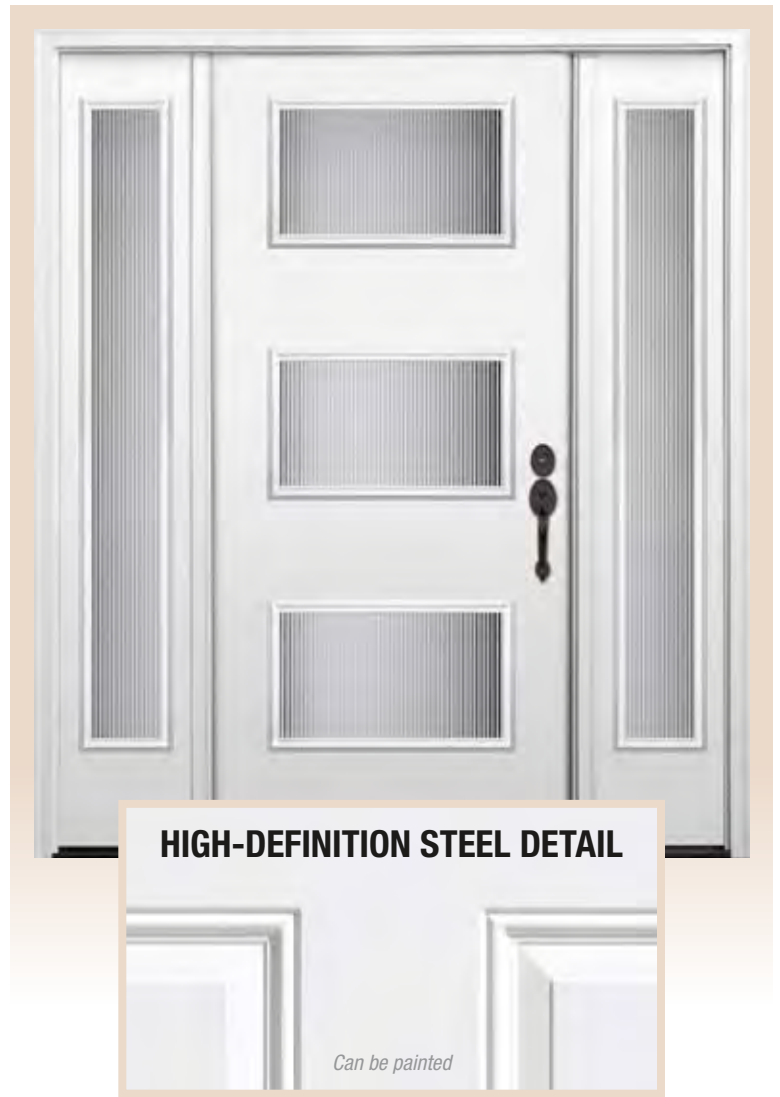

STEEL ENTRY DOORS

high-definition STEEL

STEEL
LIMITED
10 YR
WARRANTY

Clopay® steel entry door systems feature high-definition paneling for distinct lines. Energy efficient steel door systems feature 24 gauge steel, a solid

insulating core, a composite bottom rail that resists rot and insect damage and a 12" solid wood lock block provides additional stability for locksets.

Clopay smooth steel entry doors are practical, strong and stylish with high-definition panel embossments that create shadow lines. Clopay offers a variety of attractive styles to accent your home's architecture.