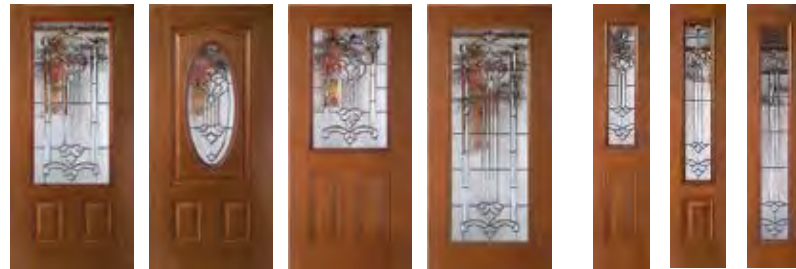

FC3071	FC3078	FC6051	FC6091	FCS581	FCS781	FCS981
W:	2'8", 2'10", 3'0"	2'8", 2'10", 3'0"	2'8", 2'10", 3'0"	2'8", 2'10", 3'0"	12", 14", 16"	12", 14", 16"	12", 14", 16"
H:	6'8", 7'	6'8", 7'	6'8", 7'	6'8", 7'	6'8", 7'	6'8", 7'	6'8", 7'